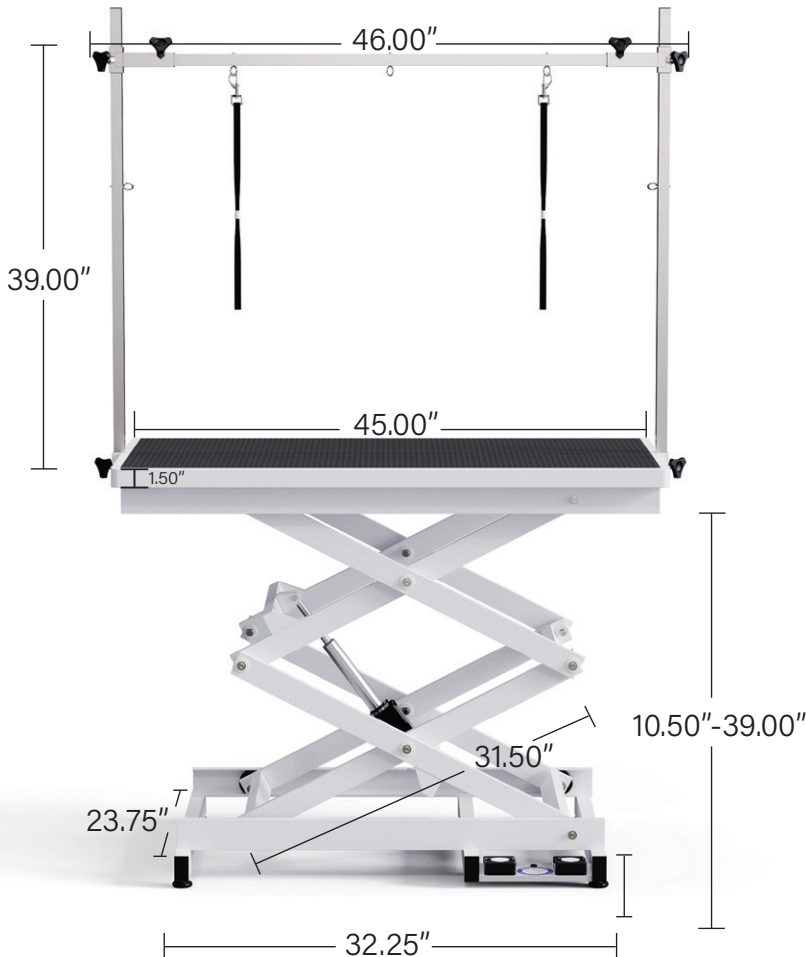

Flying Pig® Grooming

Model #FP4000A

SUPER LOW X-STYLE ELECTRIC GROOMING TABLE

Our **Super Low X-Style Electric Grooming Table** is designed to make your grooming job easier and more fun!

With an electric lift system, all you have to do is press a pedal with your foot to adjust the height to accommodate any pet.

The removable silicone covered table top creates a comfortable padding for pet's feet!

ACCESSORIES INCLUDED

- Heavy Duty Grooming Arm w/Loops
- Leg Levelers (4)

MATERIALS

- Table Frame: Thick Steel with Powder-Coated Graphite Finish
- TableTop: Wood w/Silicone Matting
- Pedals: High Quality Plastic
- Grooming Arm: Stainless Steel
- Knobs: High Quality Plastic

VOLTAGE

Voltage: 120 Volts

FEATURES

- Supports Pets up to 220 lbs
- Rising Speed: 0.95 inches/second
- Descent Speed: 1.17 inches/second

800-929-2159

CS@FlyingPigGrooming.com

TABLETOP DIMENSIONS