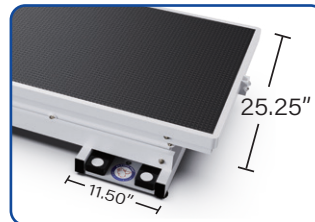

800-929-2159

CS@FlyingPigGrooming.com

TABLETOP DIMENSIONS