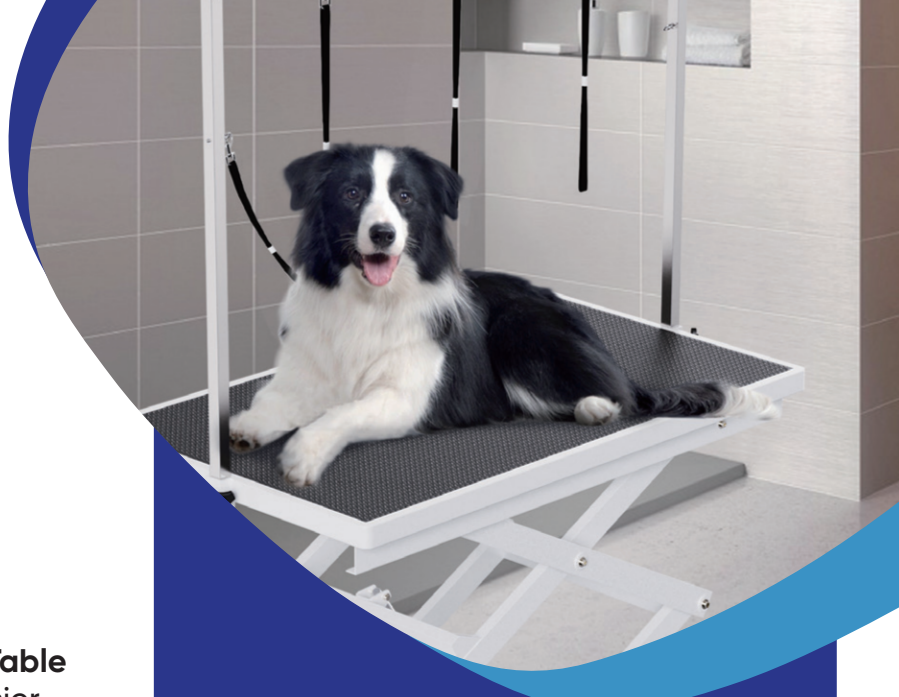

Flying Pig® Grooming

Model #FP4000A

SUPER LOW X-STYLE ELECTRIC GROOMING TABLE

Our **Super Low X-Style Electric Grooming Table** is designed to make your grooming job easier and more fun!

With an electric lift system, all you have to do is press a pedal with your foot to adjust the height to accommodate any pet.

The removable silicone covered table top creates a comfortable padding for pet's feet!

ACCESSORIES INCLUDED

- Heavy Duty Grooming Arm w/Loops
- Leg Levelers (4)

MATERIALS

- Table Frame: Thick Steel with Powder-Coated Graphite Finish
- TableTop: Wood w/Silicone Matting
- Pedals: High Quality Plastic
- Grooming Arm: Stainless Steel
- Knobs: High Quality Plastic

VOLTAGE

Voltage: 120 Volts

FEATURES

- Supports Pets up to 220 lbs
- Rising Speed: 0.95 inches/second
- Descent Speed: 1.17 inches/second

800-929-2159

CS@FlyingPigGrooming.com

TABLETOP DIMENSIONS