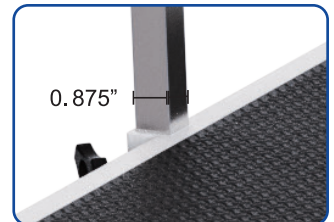

Flying Pig® Grooming

Model #FP4000A

SUPER LOW X-STYLE ELECTRIC GROOMING TABLE

Our **Super Low X-Style Electric Grooming Table** is designed to make your grooming job easier and more fun!

With an electric lift system, all you have to do is press a pedal with your foot to adjust the height to accommodate any pet.

The removable silicone covered table top creates a comfortable padding for pet's feet!

ACCESSORIES INCLUDED

- Heavy Duty Grooming Arm w/Loops
- Leg Levelers (4)

MATERIALS

- Table Frame: Thick Steel with Powder-Coated Graphite Finish
- TableTop: Wood w/Silicone Matting
- Pedals: High Quality Plastic
- Grooming Arm: Stainless Steel
- Knobs: High Quality Plastic

VOLTAGE

Voltage: 120 Volts

FEATURES

- Supports Pets up to 220 lbs
- Rising Speed: 0.95 inches/second
- Descent Speed: 1.17 inches/second

800-929-2159

CS@FlyingPigGrooming.com

TABLETOP DIMENSIONS